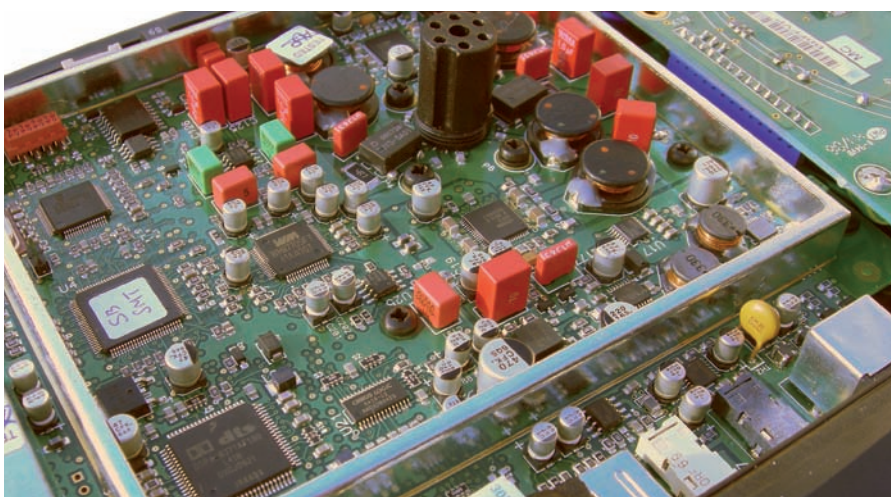

The comprehensive rear panel includes dual assignable external antenna sockets, video outputs, headphone and optical out and three auxiliary inputs.