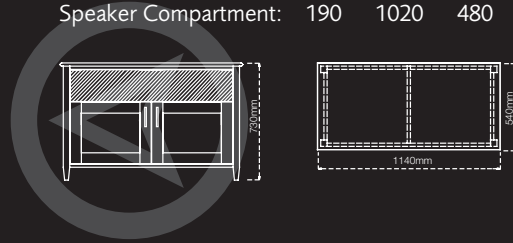

	H	W	D
External dimensions:	640	1500	520
HIFI Compartment x 2:	470	570	500
Speaker Compartment:	470	280	500

KTS-600 shown in Oak

KD-3 shown in Cherry

KD-3

Two door cabinet with horizontal speaker grille

The KD-3 is a double panelled door cabinet with a horizontal speaker grille compartment above which is ideal for satellite speaker systems. The acoustically transparent grille is available in sandstone, black, chocolate or satin silver.

	H	W	D
External dimensions:	730	1140	540
HIFI Compartment:	590	500	480
Speaker Compartment:	190	1020	480

KFD-300

DVD and CD storage cabinet

The KFD-300 is the perfect media storage solution consisting of four drawers that are capable of holding up to 300 CD's or 200 DVD's or a combination of both. The adjustable dividers in each drawer allow for either DVD or CD storage.