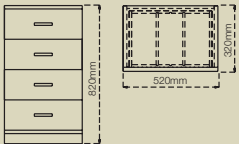

KFD-300

DVD and CD storage cabinet

The KFD-300 is the perfect media storage solution consisting of four drawers that are capable of holding up to 300 CD's or 200 DVD's or a combination of both. The adjustable dividers in each drawer allow for either DVD or CD storage.

	H	W	D
External dimensions:	820	520	320