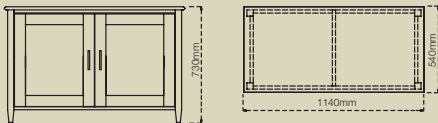

	H	W	D
External dimensions:	870	640	540
HIFI Compartment:	710	520	480

KD-1 shown in Walnut

KTD-600 shown in Cherry

KTD-600

Two door cabinet

The sleek design of the KTD-600 beautifully disguises the practicality of this home cinema cabinet. It has slotted shelves and an open back for ventilation and cable access. The shelves are fully adjustable allowing the cabinet to comfortably house at least six pieces of equipment.

	H	W	D
External dimensions:	640	1200	520
HIFI Compartment x 2:	470	570	500

KD-2

Two door cabinet

The classic styling of the KD-2 with two panelled doors and an open back for ventilation and cable access will sit comfortably in any modern or traditional living room. The slotted shelves are fully adjustable allowing the cabinet to comfortably house at least six pieces of equipment.

	H	W	D
External dimensions:	730	1140	540
HIFI Compartment:	590	500	480

KD-2 shown in Oak

KD-2.1 shown in Oak

KD-2.1

Two door cabinet with speaker grille

The KD-2.1 has the same features as the KD-2 with the addition of a central grille compartment to house a speaker. The acoustically transparent grille is available in sandstone, black, chocolate or satin silver.