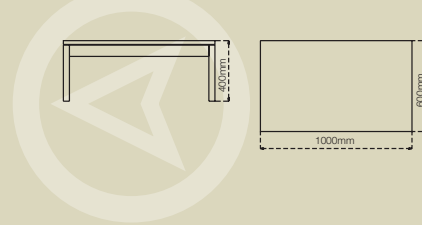

KLT-100 shown in Cherry

KCT-200

Coffee table

Made with solid wooden legs, the chunky look of the KCT-200 coffee table will sit perfectly with any of the cabinet models from the Kuban range. Also available with tapered legs to complement the KD models.

External dimensions: **H**   **W**   **D**
450   1000   600