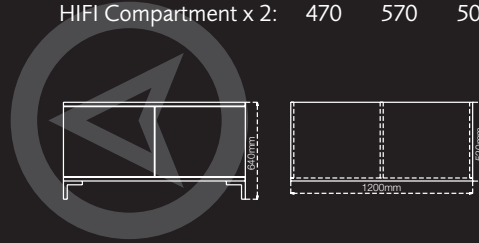

	H	W	D
External dimensions:	870	575	520
HIFI Compartment:	675	525	500

KD-1

Two door upright cabinet

The KD-1 is a single width cabinet with 2 slim solid wood panelled doors and an open back making it ideal for hifi separates and smaller systems. The design incorporates solid wood tapered legs that create an elegant yet contemporary look.

	H	W	D
External dimensions:	870	640	540
HIFI Compartment:	710	520	480

KD-1 shown in Walnut

KTD-600 shown in Cherry

KTD-600

Two door cabinet

The sleek design of the KTD-600 beautifully disguises the practicality of this home cinema cabinet. It has slotted shelves and an open back for ventilation and cable access. The shelves are fully adjustable allowing the cabinet to comfortably house at least six pieces of equipment.

	H	W	D
External dimensions:	640	1200	520
HIFI Compartment x 2:	470	570	500

KD-2

Two door cabinet

The classic styling of the KD-2 with two panelled doors and an open back for ventilation and cable access will sit comfortably in any modern or traditional living room. The slotted shelves are fully adjustable allowing the cabinet to comfortably house at least six pieces of equipment.