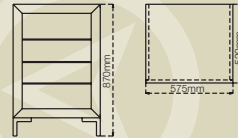

	H	W	D
External dimensions:	870	575	520
HIFI Compartment:	675	525	500

KD-1

Two door upright cabinet

The KD-1 is a single width cabinet with 2 slim solid wood panelled doors and an open back making it ideal for hifi separates and smaller systems. The design incorporates solid wood tapered legs that create an elegant yet contemporary look.

	H	W	D
External dimensions:	870	640	540
HIFI Compartment:	710	520	480

KD-1 shown in Walnut

KTD-600 shown in Cherry

KTD-600

Two door cabinet

The sleek design of the KTD-600 beautifully disguises the practicality of this home cinema cabinet. It has slotted shelves and an open back for ventilation and cable access. The shelves are fully adjustable allowing the cabinet to comfortably house at least six pieces of equipment.