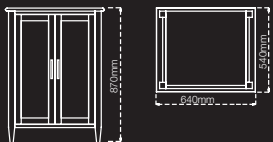

	H	W	D
External dimensions:	870	575	520
HIFI Compartment:	675	525	500

KD-1

Two door upright cabinet

The KD-1 is a single width cabinet with 2 slim solid wood panelled doors and an open back making it ideal for hifi separates and smaller systems. The design incorporates solid wood tapered legs that create an elegant yet contemporary look.

	H	W	D
External dimensions:	870	640	540
HIFI Compartment:	710	520	480

KD-1 shown in Walnut

KTD-600 shown in Cherry

KTD-600

Two door cabinet

The sleek design of the KTD-600 beautifully disguises the practicality of this home cinema cabinet. It has slotted shelves and an open back for ventilation and cable access. The shelves are fully adjustable allowing the cabinet to comfortably house at least six pieces of equipment.

	H	W	D
External dimensions:	640	1200	520
HIFI Compartment x 2:	470	570	500

KD-2

Two door cabinet

The classic styling of the KD-2 with two panelled doors and an open back for ventilation and cable access will sit comfortably in any modern or traditional living room. The slotted shelves are fully adjustable allowing the cabinet to comfortably house at least six pieces of equipment.